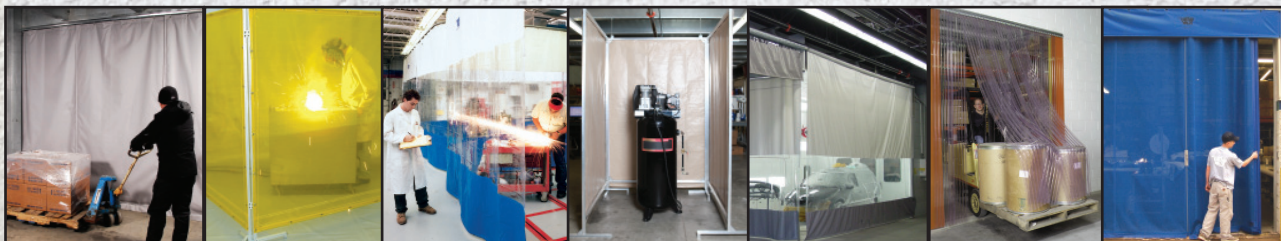

Distributed By

3/13

700 Hickory Street • Pewaukee, WI 53072

Phone: (262) 691-4998 • 800-234-0337

Fax: (262) 691-3255 • 800-959-0170

www.GoffsCurtainWalls.com

sales@goffscw.com

Facebook.com/GoffsEnterprises

Twitter.com/GoffsEnt

Made in U.S.A.