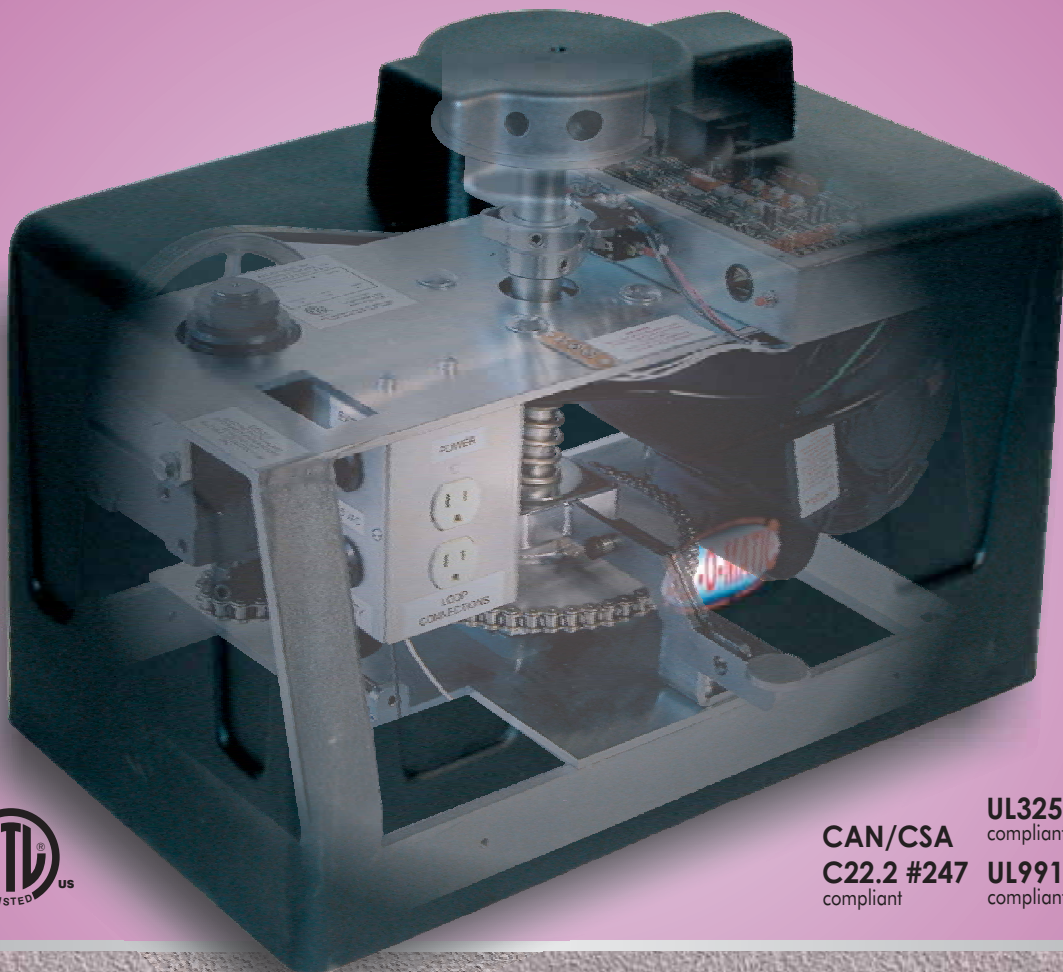

The Platinum Gate Operator

ALL-O-MATIC[®]

SWINGER 350

CAN/CSA
C22.2 #247
compliant

UL325
compliant

UL991
compliant

5/7 YEAR WARRANTY

MODEL SW 350

COMMERCIAL • RESIDENTIAL

SWINGER 350

The Platinum Gate Operator

SW-350

FIVE TO SEVEN YEAR WARRANTY

ALL-O-MATIC, INC. gate operators are warranted against defects in materials and workmanship for five years Commercial and seven years Residential. Any part, parts or complete unit found to be defective within this period shall, at the manufacturer's option, be repaired or replaced free of charges, F.O.B. our factory.

SPECIFICATIONS

UL 325 & UL 991 and CAN/CSA C22.2 #247

Compliant/ETL listed

Full **Five and Seven** year Warranty

Motor **1/2 HP or 1 HP**

Gear Box **60:1** with **internal clutch**

Cover is rotationally molded, **indestructible**

Dimensions: **W: 14" - L: 24" - H: 18"**

Gates up to **22 feet**

Gates weight

800 Lbs with **1/2 HP**

1500 Lbs with **1 HP**

Gate speed **19 Seconds** per **90 degree** opening

Operator weight **125 Lbs**

Power off **gate release** is by foot peddle