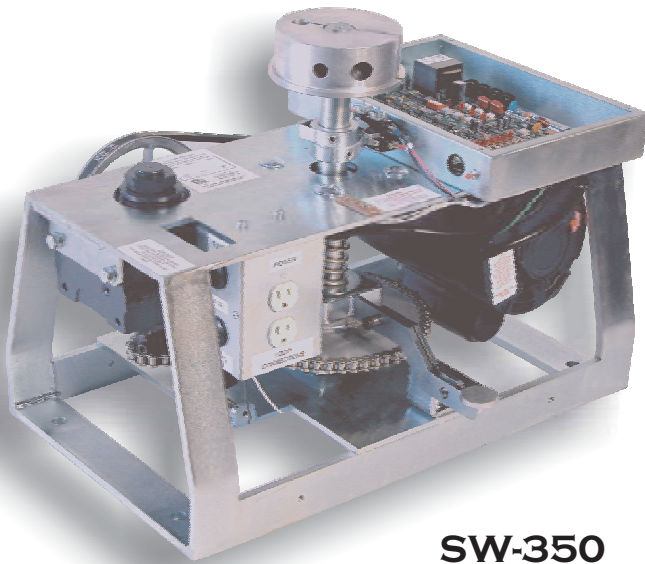

SWINGER 350

The Platinum Gate Operator

SW-350

FIVE TO SEVEN YEAR WARRANTY

ALL-O-MATIC, INC. gate operators are warranted against defects in materials and workmanship for five years Commercial and seven years Residential. Any part, parts or complete unit found to be defective within this period shall, at the manufacturer's option, be repaired or replaced free of charges, F.O.B. our factory.

The above warranty is in lieu of all other warranties, expressed or implied, and shall be considered void if visible evidence implies recommended installation procedures and maintenance instructions were not followed.

SPECIFICATIONS

UL 325 & UL 991 and CAN/CSA C22.2 #247

Compliant/ETL listed

Full **Five and Seven** year Warranty

Motor **1/2 HP or 1 HP**

Gear Box **60:1** with **internal clutch**

Cover is rotationally molded, **indestructible**

Dimensions: **W: 14" - L: 24" - H: 18"**

Gates up to **22 feet**

Gates weight

800 Lbs with **1/2 HP**

1500 Lbs with **1 HP**

Gate speed **19 Seconds** per **90 degree** opening

Operator weight **125 Lbs**

Power off **gate release** is by foot peddle